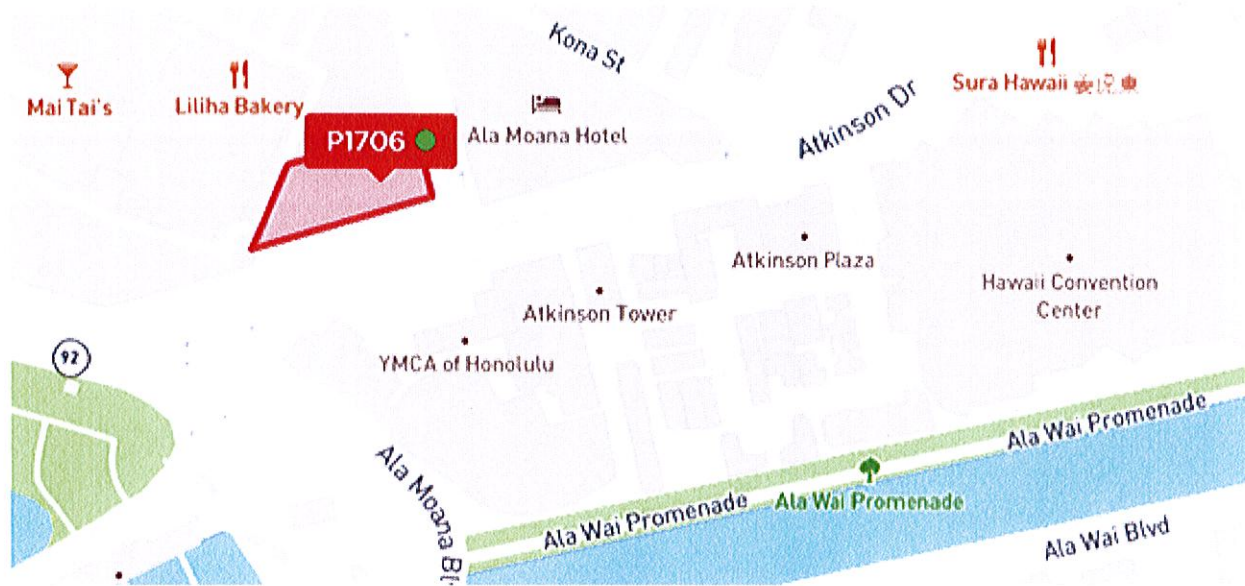

# OVERFLOW PARKING AT ALA MOANA CENTER

1450 Ala Moana Blvd.

Premium Parking location P1706  
(any level at the East end of Ala Moana Center  
next to Ala Moana Hotel)

Scan QR Code or Text **P1706** to **504504**  
Use Promo Code 'HCC22' for 50% discount.  
Valid for Hawai'i Convention Center (HCC) event attendees.